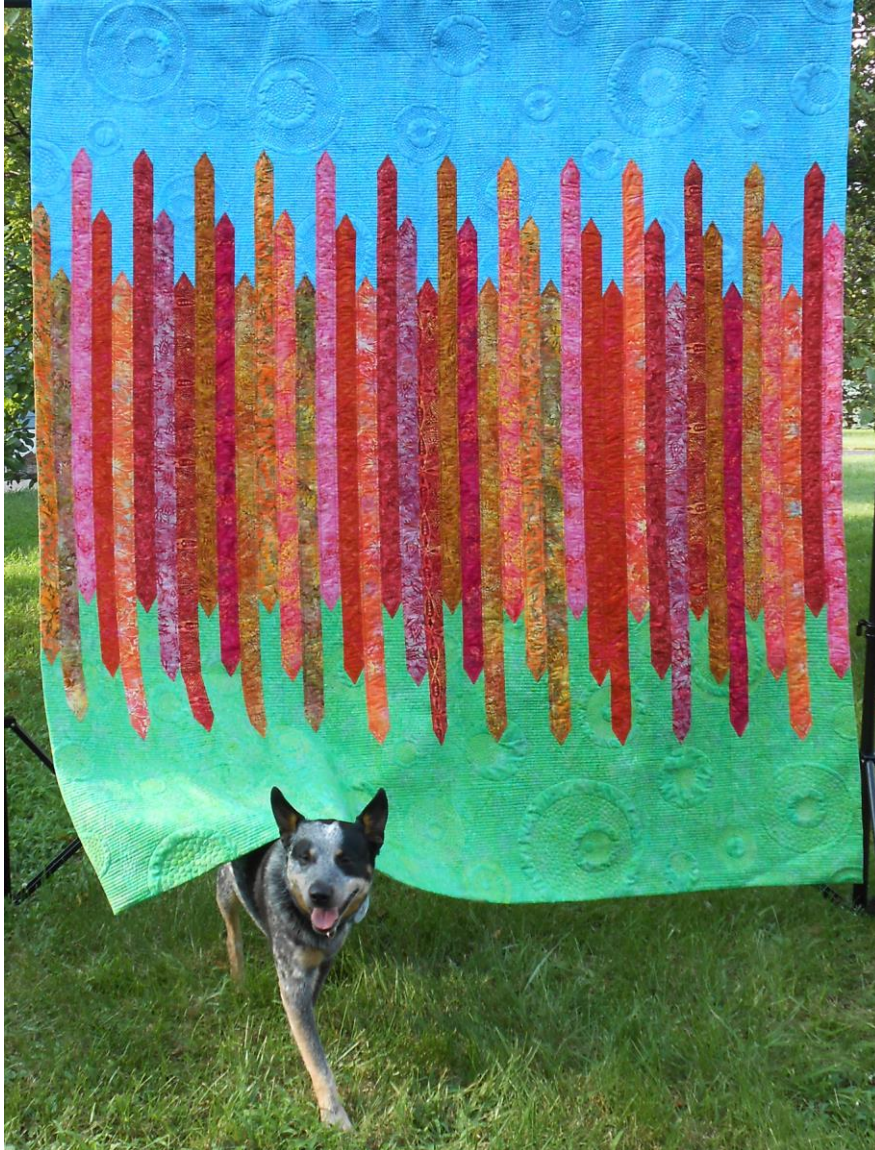

Corrections for Picket Fences

Page 2 Cutting Chart - top right side of page

Full size quilt 80" x 88"

Pickets should be cut 2-1/2" x 40-1/2".

Dingo and I are so sorry for any confusion this may have caused you!